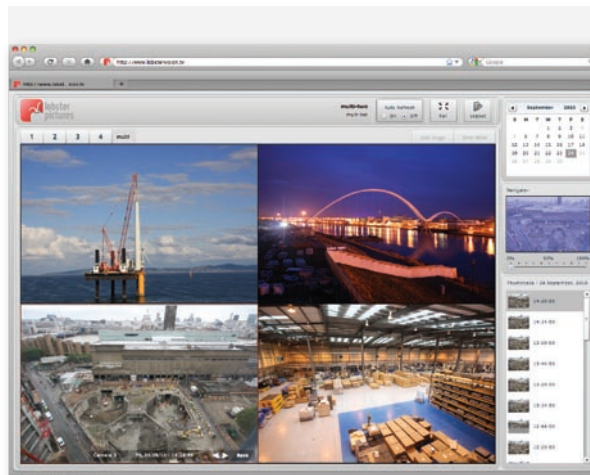

View, share, collaborate

Lobster Vision lets you see your site - anywhere. The calendar functionality, precise navigation controls, and date-stamped imagery, lets you check progress, make sure goals are met and collaborate with stakeholders globally.

Site integration

Lobster Vision can be used to integrate images and video - updated hourly - right into your own website.

Key benefits

- View live and archive site images via the internet from any web browser.
- Improve project collaboration and communication
- Verify project milestones
- Monitor progress on site remotely
- Monitor weather and site conditions
- Monitor deliveries to site
- Marketing and PR tool

Fine detail

Lobster Pot cameras work at resolutions up to 21 megapixels. This means you can zoom right in and pan around, with no loss of clarity. Pictures are high enough quality for magazine publication, and can be downloaded straight from Lobster Vision.